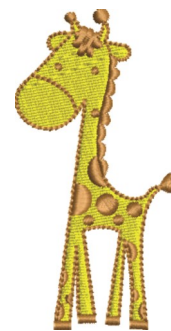

Name: Baby Giraffe Machine Embroidery Design

SKU: JRD01-JR11631

Brand: JumpRope Designs

Unique Colors: 13 (2 color Stops)

Unique Colors

	Color Name (Color Code)	Manufacturer - Type
	Super White (1001) [No Color Selected]	madeira - rayon
	Dusty Lilac (1263) [No Color Selected]	madeira - rayon
	Crocus (286)	Exquisite - Polyester 1000m

Complete Color Sequence

#		Color Name (Color Code)	Manufacturer - Type
1		Super White (1001) [No Color Selected]	madeira - rayon
2		Super White (1001) [No Color Selected]	madeira - rayon
3		Crocus (286)	Exquisite - Polyester 1000m