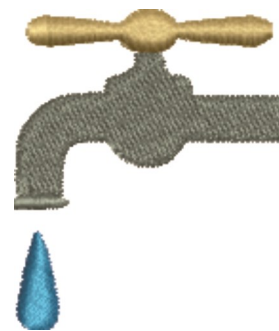

**Name:** Water Drip Machine Embroidery Design

**SKU:** JRD01-JR11063

**Brand:** JumpRope Designs

**Unique Colors:** 13 (4 color Stops)

## Unique Colors

	<b>Color Name (Color Code)</b>	<b>Manufacturer - Type</b>
	Super White (1001) [No Color Selected]	madeira - rayon
	Dusty Lilac (1263) [No Color Selected]	madeira - rayon
	Crocus (286)	Exquisite - Polyester 1000m