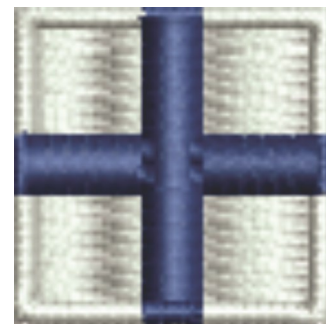

Name: Nautical Flag X Xray Machine Embroidery Design

SKU: JRD01-JR11045

Brand: JumpRope Designs

Unique Colors: 13 (2 color Stops)

Unique Colors

	Color Name (Color Code)	Manufacturer - Type
	Super White (1001) [No Color Selected]	madeira - rayon
	Dusty Lilac (1263) [No Color Selected]	madeira - rayon
	Crocus (286)	Exquisite - Polyester 1000m

Complete Color Sequence

#		Color Name (Color Code)	Manufacturer - Type
1		Super White (1001) [No Color Selected]	madeira - rayon
2		Super White (1001) [No Color Selected]	madeira - rayon
3		Crocus (286)	Exquisite - Polyester 1000m