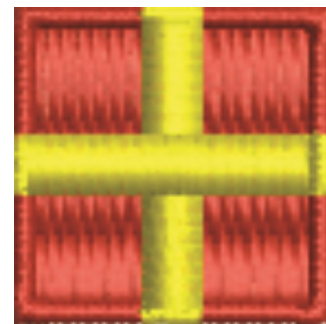

Name: Nautical Flag R Romeo Machine
Embroidery Design

SKU: JRD01-JR11033

Brand: JumpRope Designs

Unique Colors: 13 (2 color Stops)

Unique Colors

	Color Name (Color Code)	Manufacturer - Type
	Super White (1001) [No Color Selected]	madeira - rayon
	Dusty Lilac (1263) [No Color Selected]	madeira - rayon
	Crocus (286)	Exquisite - Polyester 1000m

Complete Color Sequence

#		Color Name (Color Code)	Manufacturer - Type
1		Super White (1001) [No Color Selected]	madeira - rayon
2		Super White (1001) [No Color Selected]	madeira - rayon
3		Crocus (286)	Exquisite - Polyester 1000m