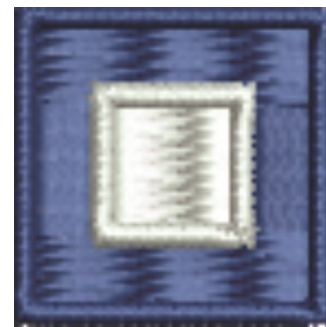

Name: Nautical Flag P Papa Machine
Embroidery Design

SKU: JRD01-JR11029

Brand: JumpRope Designs

Unique Colors: 13 (2 color Stops)

Unique Colors

	Color Name (Color Code)	Manufacturer - Type
	Super White (1001) [No Color Selected]	madeira - rayon
	Dusty Lilac (1263) [No Color Selected]	madeira - rayon
	Crocus (286)	Exquisite - Polyester 1000m

Complete Color Sequence

#		Color Name (Color Code)	Manufacturer - Type
1		Super White (1001) [No Color Selected]	madeira - rayon
2		Super White (1001) [No Color Selected]	madeira - rayon
3		Crocus (286)	Exquisite - Polyester 1000m