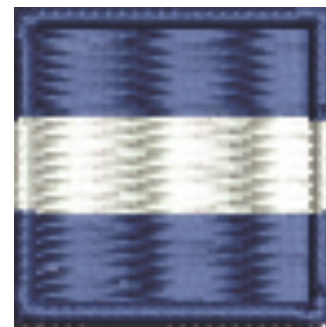

Name: Nautical Flag J Juliet Machine
Embroidery Design

SKU: JRD01-JR11017

Brand: JumpRope Designs

Unique Colors: 13 (2 color Stops)

Unique Colors

	Color Name (Color Code)	Manufacturer - Type
	Super White (1001) [No Color Selected]	madeira - rayon
	Dusty Lilac (1263) [No Color Selected]	madeira - rayon
	Crocus (286)	Exquisite - Polyester 1000m

Complete Color Sequence

#		Color Name (Color Code)	Manufacturer - Type
1		Super White (1001) [No Color Selected]	madeira - rayon
2		Super White (1001) [No Color Selected]	madeira - rayon
3		Crocus (286)	Exquisite - Polyester 1000m