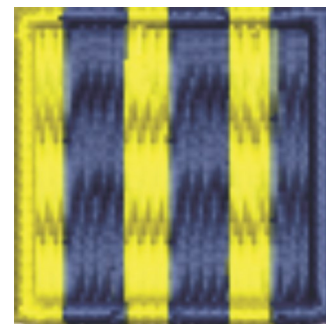

Name: Nautical Flag G Golf Machine Embroidery Design

SKU: JRD01-JR11011

Brand: JumpRope Designs

Unique Colors: 13 (2 color Stops)

Unique Colors

	Color Name (Color Code)	Manufacturer - Type
	Super White (1001) [No Color Selected]	madeira - rayon
	Dusty Lilac (1263) [No Color Selected]	madeira - rayon
	Crocus (286)	Exquisite - Polyester 1000m

Complete Color Sequence

#		Color Name (Color Code)	Manufacturer - Type
1		Super White (1001) [No Color Selected]	madeira - rayon
2		Super White (1001) [No Color Selected]	madeira - rayon
3		Crocus (286)	Exquisite - Polyester 1000m