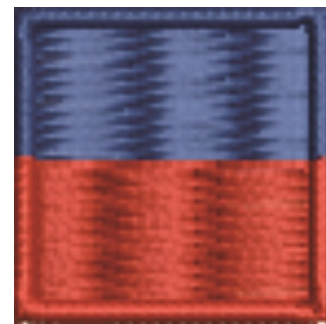

Name: Nautical Flag E Echo Machine
Embroidery Design

SKU: JRD01-JR11007

Brand: JumpRope Designs

Unique Colors: 13 (2 color Stops)

Unique Colors

	Color Name (Color Code)	Manufacturer - Type
	Super White (1001) [No Color Selected]	madeira - rayon
	Dusty Lilac (1263) [No Color Selected]	madeira - rayon
	Crocus (286)	Exquisite - Polyester 1000m

Complete Color Sequence

#		Color Name (Color Code)	Manufacturer - Type
1		Super White (1001) [No Color Selected]	madeira - rayon
2		Super White (1001) [No Color Selected]	madeira - rayon
3		Crocus (286)	Exquisite - Polyester 1000m