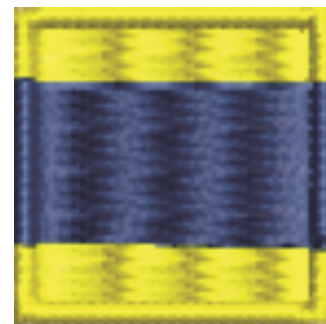

Name: Nautical Flag D Delta Machine
Embroidery Design

SKU: JRD01-JR11005

Brand: JumpRope Designs

Unique Colors: 13 (2 color Stops)

Unique Colors

| | Color Name (Color Code) | Manufacturer - Type |
|--|--|-----------------------------|
| | Super White (1001) [No Color Selected] | madeira - rayon |
| | Dusty Lilac (1263) [No Color Selected] | madeira - rayon |
| | Crocus (286) | Exquisite - Polyester 1000m |

Complete Color Sequence

| # | | Color Name (Color Code) | Manufacturer - Type |
|---|---|--|--------------------------------|
| 1 |  | Super White (1001) [No Color Selected] | madeira - rayon |
| 2 |  | Super White (1001) [No Color Selected] | madeira - rayon |
| 3 |  | Crocus (286) | Exquisite - Polyester 1000m |