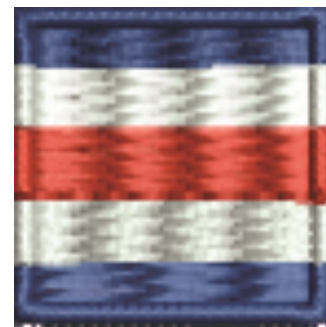

Name: Nautical Flag C Charlie Machine
Embroidery Design

SKU: JRD01-JR11003

Brand: JumpRope Designs

Unique Colors: 13 (3 color Stops)

Unique Colors

	Color Name (Color Code)	Manufacturer - Type
	Super White (1001) [No Color Selected]	madeira - rayon
	Dusty Lilac (1263) [No Color Selected]	madeira - rayon
	Crocus (286)	Exquisite - Polyester 1000m

Complete Color Sequence

#		Color Name (Color Code)	Manufacturer - Type
1		Super White (1001) [No Color Selected]	madeira - rayon
2		Super White (1001) [No Color Selected]	madeira - rayon
3		Crocus (286)	Exquisite - Polyester 1000m