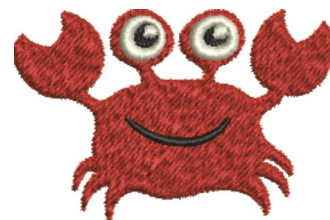

Name: Crab Machine Embroidery Design

SKU: JRD01-JR10694

Brand: JumpRope Designs

Unique Colors: 13 (3 color Stops)

Unique Colors

	Color Name (Color Code)	Manufacturer - Type
	Super White (1001) [No Color Selected]	madeira - rayon
	Dusty Lilac (1263) [No Color Selected]	madeira - rayon
	Crocus (286)	Exquisite - Polyester 1000m

Complete Color Sequence

#		Color Name (Color Code)	Manufacturer - Type
1		Super White (1001) [No Color Selected]	madeira - rayon
2		Super White (1001) [No Color Selected]	madeira - rayon
3		Crocus (286)	Exquisite - Polyester 1000m