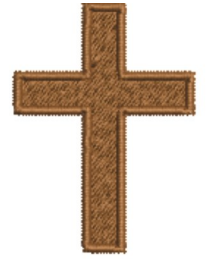

**Name:** Crucifix I Believe

**SKU:** JRD01-JR10505

**Brand:** JumpRope Designs

**Unique Colors:** 13 (2 color Stops)

*I Believe*

## Unique Colors

	<b>Color Name (Color Code)</b>	<b>Manufacturer - Type</b>
	Super White (1001) [No Color Selected]	madeira - rayon
	Dusty Lilac (1263) [No Color Selected]	madeira - rayon
	Crocus (286)	Exquisite - Polyester 1000m