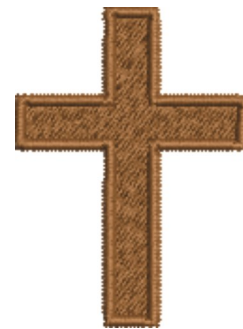

Name: Christian Crucifix Machine Embroidery Design

SKU: JRD01-JR10504

Brand: JumpRope Designs

Unique Colors: 13 (1 color Stops)

Unique Colors

	Color Name (Color Code)	Manufacturer - Type
	Super White (1001) [No Color Selected]	madeira - rayon
	Dusty Lilac (1263) [No Color Selected]	madeira - rayon
	Crocus (286)	Exquisite - Polyester 1000m

Complete Color Sequence

#		Color Name (Color Code)	Manufacturer - Type
1		Super White (1001) [No Color Selected]	madeira - rayon
2		Super White (1001) [No Color Selected]	madeira - rayon
3		Crocus (286)	Exquisite - Polyester 1000m