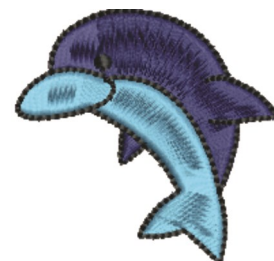

**Name:** Dolphin Bath Time Machine Embroidery Design

**SKU:** JRD01-JR10397

**Brand:** JumpRope Designs

**Unique Colors:** 13 (4 color Stops)

**Bath Time!**