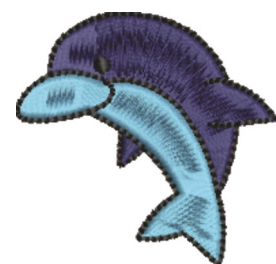

Name: Dolphin Way Cute Machine Embroidery Design

SKU: JRD01-JR10396

Brand: JumpRope Designs

Unique Colors: 13 (4 color Stops)

Way Cute!

Unique Colors

| | Color Name (Color Code) | Manufacturer - Type |
|--|--|-----------------------------|
|  | Super White (1001) [No Color Selected] | madeira - rayon |
|  | Dusty Lilac (1263) [No Color Selected] | madeira - rayon |
|  | Crocus (286) | Exquisite - Polyester 1000m |

Complete Color Sequence

| # | | Color Name (Color Code) | Manufacturer - Type |
|---|---|--|--------------------------------|
| 1 |  | Super White (1001) [No Color Selected] | madeira - rayon |
| 2 |  | Super White (1001) [No Color Selected] | madeira - rayon |
| 3 |  | Crocus (286) | Exquisite - Polyester 1000m |