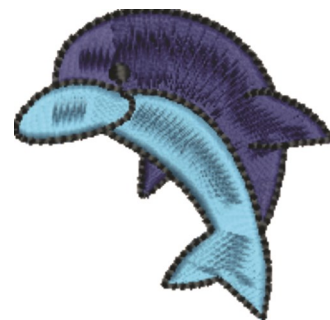

Name: Dolphin Machine Embroidery Design

SKU: JRD01-JR10395

Brand: JumpRope Designs

Unique Colors: 13 (3 color Stops)

Unique Colors

	Color Name (Color Code)	Manufacturer - Type
	Super White (1001) [No Color Selected]	madeira - rayon
	Dusty Lilac (1263) [No Color Selected]	madeira - rayon
	Crocus (286)	Exquisite - Polyester 1000m

Complete Color Sequence

#		Color Name (Color Code)	Manufacturer - Type
1		Super White (1001) [No Color Selected]	madeira - rayon
2		Super White (1001) [No Color Selected]	madeira - rayon
3		Crocus (286)	Exquisite - Polyester 1000m