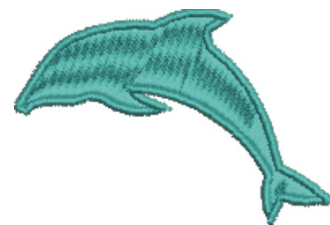

Name: Dolphin Outline Machine Embroidery Design

SKU: JRD01-JR10322

Brand: JumpRope Designs

Unique Colors: 13 (1 color Stops)

Unique Colors

	Color Name (Color Code)	Manufacturer - Type
	Super White (1001) [No Color Selected]	madeira - rayon
	Dusty Lilac (1263) [No Color Selected]	madeira - rayon
	Crocus (286)	Exquisite - Polyester 1000m

Complete Color Sequence

#		Color Name (Color Code)	Manufacturer - Type
1		Super White (1001) [No Color Selected]	madeira - rayon
2		Super White (1001) [No Color Selected]	madeira - rayon
3		Crocus (286)	Exquisite - Polyester 1000m