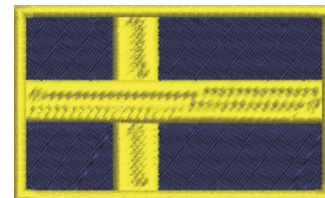

**Name:** Swedish Flag Machine Embroidery Design

**SKU:** JRD01-JR10184

**Brand:** JumpRope Designs

**Unique Colors:** 13 (2 color Stops)

## Unique Colors

	<b>Color Name (Color Code)</b>	<b>Manufacturer - Type</b>
	Super White (1001) [No Color Selected]	madeira - rayon
	Dusty Lilac (1263) [No Color Selected]	madeira - rayon
	Crocus (286)	Exquisite - Polyester 1000m