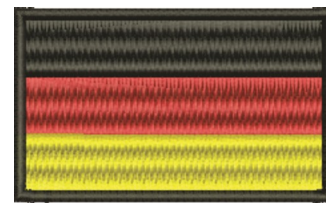

Name: Germany Flag Machine Embroidery Design

SKU: JRD01-JR10150

Brand: JumpRope Designs

Unique Colors: 13 (3 color Stops)

Germany

Unique Colors

	Color Name (Color Code)	Manufacturer - Type
	Super White (1001) [No Color Selected]	madeira - rayon
	Dusty Lilac (1263) [No Color Selected]	madeira - rayon
	Crocus (286)	Exquisite - Polyester 1000m

Complete Color Sequence

#		Color Name (Color Code)	Manufacturer - Type
1		Super White (1001) [No Color Selected]	madeira - rayon
2		Super White (1001) [No Color Selected]	madeira - rayon
3		Crocus (286)	Exquisite - Polyester 1000m