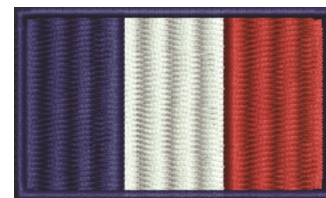

Name: France Flag Machine Embroidery Design

SKU: JRD01-JR10147

Brand: JumpRope Designs

Unique Colors: 13 (3 color Stops)

France

Unique Colors

	Color Name (Color Code)	Manufacturer - Type
	Super White (1001) [No Color Selected]	madeira - rayon
	Dusty Lilac (1263) [No Color Selected]	madeira - rayon
	Crocus (286)	Exquisite - Polyester 1000m

Complete Color Sequence

#		Color Name (Color Code)	Manufacturer - Type
1		Super White (1001) [No Color Selected]	madeira - rayon
2		Super White (1001) [No Color Selected]	madeira - rayon
3		Crocus (286)	Exquisite - Polyester 1000m