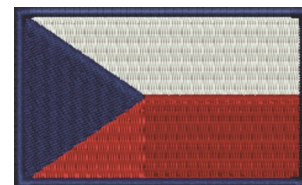

Name: Czech Republic Machine Embroidery Design

SKU: JRD01-JR10138

Brand: JumpRope Designs

Unique Colors: 13 (3 color Stops)

**Czech
Republic**

Unique Colors

	Color Name (Color Code)	Manufacturer - Type
	Super White (1001) [No Color Selected]	madeira - rayon
	Dusty Lilac (1263) [No Color Selected]	madeira - rayon
	Crocus (286)	Exquisite - Polyester 1000m

Complete Color Sequence

#		Color Name (Color Code)	Manufacturer - Type
1		Super White (1001) [No Color Selected]	madeira - rayon
2		Super White (1001) [No Color Selected]	madeira - rayon
3		Crocus (286)	Exquisite - Polyester 1000m