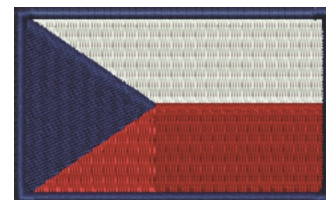

**Name:** Czech Republic Flag Machine Embroidery Design

**SKU:** JRD01-JR10137

**Brand:** JumpRope Designs

**Unique Colors:** 13 (3 color Stops)

## Unique Colors

	<b>Color Name (Color Code)</b>	<b>Manufacturer - Type</b>
	Super White (1001) [No Color Selected]	madeira - rayon
	Dusty Lilac (1263) [No Color Selected]	madeira - rayon
	Crocus (286)	Exquisite - Polyester 1000m

# Complete Color Sequence

#		Color Name (Color Code)	Manufacturer - Type
1		Super White (1001) [No Color Selected]	madeira - rayon
2		Super White (1001) [No Color Selected]	madeira - rayon
3		Crocus (286)	Exquisite - Polyester 1000m