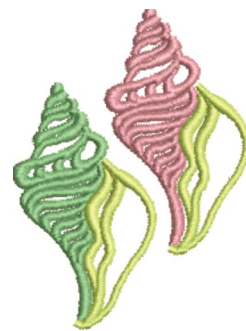

Name: Sea Shells

SKU: JRD01-JR10044

Brand: JumpRope Designs

Unique Colors: 13 (6 color Stops)

Unique Colors

	Color Name (Color Code)	Manufacturer - Type
	Super White (1001) [No Color Selected]	madeira - rayon
	Dusty Lilac (1263) [No Color Selected]	madeira - rayon
	Crocus (286)	Exquisite - Polyester 1000m

Complete Color Sequence

#		Color Name (Color Code)	Manufacturer - Type
1		Super White (1001) [No Color Selected]	madeira - rayon
2		Super White (1001) [No Color Selected]	madeira - rayon
3		Crocus (286)	Exquisite - Polyester 1000m