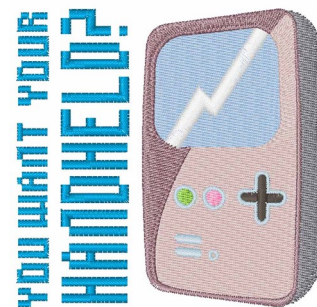

**Name:** You Want Your Handheld Machine  
Embroidery Design

**SKU:** WD02-JLA\_P000030D

**Brand:** Windmill Designs

**Unique Colors:** 13 (10 color Stops)

## Unique Colors

	Color Name (Color Code)	Manufacturer - Type
	Super White (1001) [No Color Selected]	madeira - rayon
	Dusty Lilac (1263) [No Color Selected]	madeira - rayon
	Crocus (286)	Exquisite - Polyester 1000m