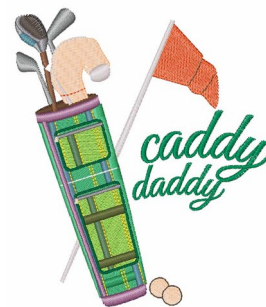

Name: Caddy Daddy Machine Embroidery Design

SKU: WD02-JLA_P000029B

Brand: Windmill Designs

Unique Colors: 13 (26 color Stops)

Unique Colors

	Color Name (Color Code)	Manufacturer - Type
	Super White (1001) [No Color Selected]	madeira - rayon
	Dusty Lilac (1263) [No Color Selected]	madeira - rayon
	Crocus (286)	Exquisite - Polyester 1000m