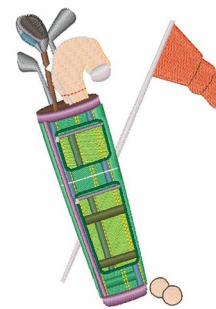

**Name:** Golf Bag Machine Embroidery Design

**SKU:** WD02-JLA\_P000029A

**Brand:** Windmill Designs

**Unique Colors:** 13 (25 color Stops)

## Unique Colors

	<b>Color Name (Color Code)</b>	<b>Manufacturer - Type</b>
	Super White (1001) [No Color Selected]	madeira - rayon
	Dusty Lilac (1263) [No Color Selected]	madeira - rayon
	Crocus (286)	Exquisite - Polyester 1000m

# Complete Color Sequence

#		Color Name (Color Code)	Manufacturer - Type
1		Super White (1001) [No Color Selected]	madeira - rayon
2		Super White (1001) [No Color Selected]	madeira - rayon
3		Crocus (286)	Exquisite - Polyester 1000m