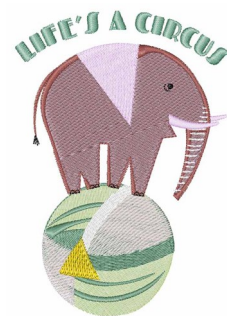

Name: Lifes A Circus Machine Embroidery Design

SKU: WD02-JLA_P000022D

Brand: Windmill Designs

Unique Colors: 13 (13 color Stops)

Unique Colors

	Color Name (Color Code)	Manufacturer - Type
	Super White (1001) [No Color Selected]	madeira - rayon
	Dusty Lilac (1263) [No Color Selected]	madeira - rayon
	Crocus (286)	Exquisite - Polyester 1000m