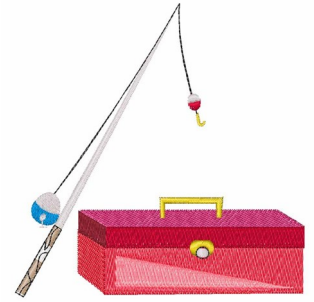

Name: Fishing Gear

SKU: WD02-JLA_P000014A

Brand: Windmill Designs

Unique Colors: 13 (15 color Stops)

Unique Colors

	Color Name (Color Code)	Manufacturer - Type
	Super White (1001) [No Color Selected]	madeira - rayon
	Dusty Lilac (1263) [No Color Selected]	madeira - rayon
	Crocus (286)	Exquisite - Polyester 1000m

Complete Color Sequence

#		Color Name (Color Code)	Manufacturer - Type
1		Super White (1001) [No Color Selected]	madeira - rayon
2		Super White (1001) [No Color Selected]	madeira - rayon
3		Crocus (286)	Exquisite - Polyester 1000m