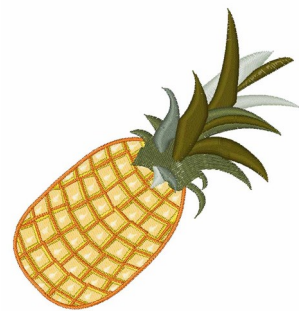

Name: Pineapple Machine Embroidery Design

SKU: WD02-JLA_P000013A

Brand: Windmill Designs

Unique Colors: 13 (10 color Stops)

Unique Colors

	Color Name (Color Code)	Manufacturer - Type
	Super White (1001) [No Color Selected]	madeira - rayon
	Dusty Lilac (1263) [No Color Selected]	madeira - rayon
	Crocus (286)	Exquisite - Polyester 1000m

Complete Color Sequence

#		Color Name (Color Code)	Manufacturer - Type
1		Super White (1001) [No Color Selected]	madeira - rayon
2		Super White (1001) [No Color Selected]	madeira - rayon
3		Crocus (286)	Exquisite - Polyester 1000m