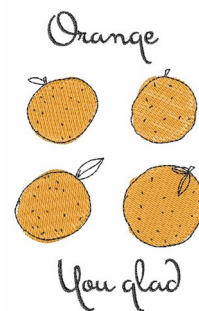

Name: Orange You Glad Machine Embroidery Design

SKU: WD02-JLA_P000007D

Brand: Windmill Designs

Unique Colors: 13 (2 color Stops)

Unique Colors

	Color Name (Color Code)	Manufacturer - Type
	Super White (1001) [No Color Selected]	madeira - rayon
	Dusty Lilac (1263) [No Color Selected]	madeira - rayon
	Crocus (286)	Exquisite - Polyester 1000m

Complete Color Sequence

#		Color Name (Color Code)	Manufacturer - Type
1		Super White (1001) [No Color Selected]	madeira - rayon
2		Super White (1001) [No Color Selected]	madeira - rayon
3		Crocus (286)	Exquisite - Polyester 1000m