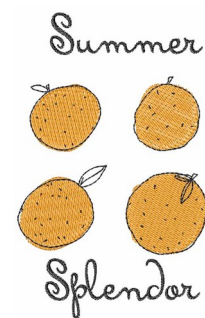

Name: Summer Splendor

SKU: WD02-JLA_P000007C

Brand: Windmill Designs

Unique Colors: 13 (2 color Stops)

Unique Colors

	Color Name (Color Code)	Manufacturer - Type
	Super White (1001) [No Color Selected]	madeira - rayon
	Dusty Lilac (1263) [No Color Selected]	madeira - rayon
	Crocus (286)	Exquisite - Polyester 1000m

Complete Color Sequence

#		Color Name (Color Code)	Manufacturer - Type
1		Super White (1001) [No Color Selected]	madeira - rayon
2		Super White (1001) [No Color Selected]	madeira - rayon
3		Crocus (286)	Exquisite - Polyester 1000m