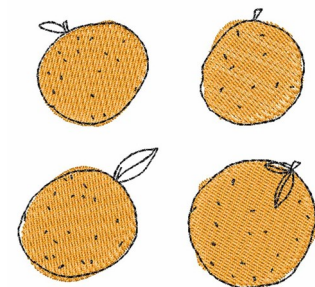

**Name:** Oranges Machine Embroidery Design

**SKU:** WD02-JLA\_P000007A

**Brand:** Windmill Designs

**Unique Colors:** 13 (2 color Stops)

## Unique Colors

	<b>Color Name (Color Code)</b>	<b>Manufacturer - Type</b>
	Super White (1001) [No Color Selected]	madeira - rayon
	Dusty Lilac (1263) [No Color Selected]	madeira - rayon
	Crocus (286)	Exquisite - Polyester 1000m

# Complete Color Sequence

#		Color Name (Color Code)	Manufacturer - Type
1		Super White (1001) [No Color Selected]	madeira - rayon
2		Super White (1001) [No Color Selected]	madeira - rayon
3		Crocus (286)	Exquisite - Polyester 1000m