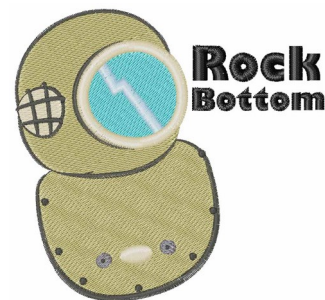

Name: Rock Bottom Machine Embroidery Design

SKU: WD02-JLA_P000005D

Brand: Windmill Designs

Unique Colors: 13 (8 color Stops)

Unique Colors

	Color Name (Color Code)	Manufacturer - Type
	Super White (1001) [No Color Selected]	madeira - rayon
	Dusty Lilac (1263) [No Color Selected]	madeira - rayon
	Crocus (286)	Exquisite - Polyester 1000m