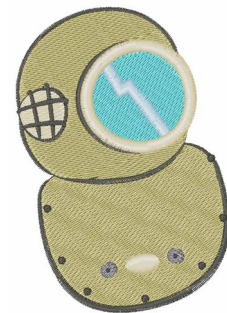

**Name:** Dive Helmet Machine Embroidery Design

**SKU:** WD02-JLA\_P000005B

**Brand:** Windmill Designs

**Unique Colors:** 13 (7 color Stops)

## Unique Colors

	<b>Color Name (Color Code)</b>	<b>Manufacturer - Type</b>
	Super White (1001) [No Color Selected]	madeira - rayon
	Dusty Lilac (1263) [No Color Selected]	madeira - rayon
	Crocus (286)	Exquisite - Polyester 1000m

# Complete Color Sequence

#		Color Name (Color Code)	Manufacturer - Type
1		Super White (1001) [No Color Selected]	madeira - rayon
2		Super White (1001) [No Color Selected]	madeira - rayon
3		Crocus (286)	Exquisite - Polyester 1000m