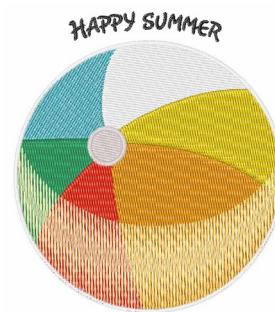

Name: Happy Summer Machine Embroidery Design

SKU: WD02-JLA_P000001C

Brand: Windmill Designs

Unique Colors: 13 (10 color Stops)

Unique Colors

	Color Name (Color Code)	Manufacturer - Type
	Super White (1001) [No Color Selected]	madeira - rayon
	Dusty Lilac (1263) [No Color Selected]	madeira - rayon
	Crocus (286)	Exquisite - Polyester 1000m

Complete Color Sequence

#		Color Name (Color Code)	Manufacturer - Type
1		Super White (1001) [No Color Selected]	madeira - rayon
2		Super White (1001) [No Color Selected]	madeira - rayon
3		Crocus (286)	Exquisite - Polyester 1000m