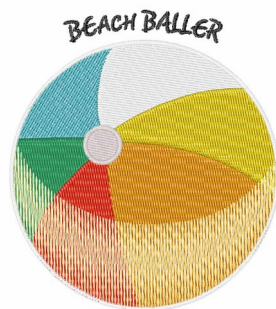

**Name:** Beach Baller Machine Embroidery Design

**SKU:** WD02-JLA\_P000001B

**Brand:** Windmill Designs

**Unique Colors:** 13 (10 color Stops)

## Unique Colors

	<b>Color Name (Color Code)</b>	<b>Manufacturer - Type</b>
	Super White (1001) [No Color Selected]	madeira - rayon
	Dusty Lilac (1263) [No Color Selected]	madeira - rayon
	Crocus (286)	Exquisite - Polyester 1000m

# Complete Color Sequence

#		Color Name (Color Code)	Manufacturer - Type
1		Super White (1001) [No Color Selected]	madeira - rayon
2		Super White (1001) [No Color Selected]	madeira - rayon
3		Crocus (286)	Exquisite - Polyester 1000m