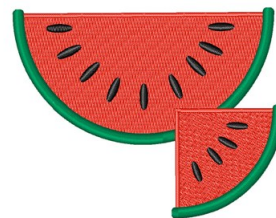

Name: Watermelon Slice

SKU: WD02-JLA_M000141B

Brand: Windmill Designs

Unique Colors: 13 (5 color Stops)

Unique Colors

	Color Name (Color Code)	Manufacturer - Type
	Super White (1001) [No Color Selected]	madeira - rayon
	Dusty Lilac (1263) [No Color Selected]	madeira - rayon
	Crocus (286)	Exquisite - Polyester 1000m

Complete Color Sequence

#		Color Name (Color Code)	Manufacturer - Type
1		Super White (1001) [No Color Selected]	madeira - rayon
2		Super White (1001) [No Color Selected]	madeira - rayon
3		Crocus (286)	Exquisite - Polyester 1000m