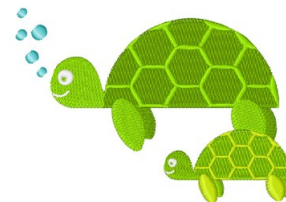

Name: Sea Turtles

SKU: WD02-JLA_M000139A

Brand: Windmill Designs

Unique Colors: 13 (7 color Stops)

Unique Colors

| | Color Name (Color Code) | Manufacturer - Type |
|--|--|-----------------------------|
|  | Super White (1001) [No Color Selected] | madeira - rayon |
|  | Dusty Lilac (1263) [No Color Selected] | madeira - rayon |
|  | Crocus (286) | Exquisite - Polyester 1000m |