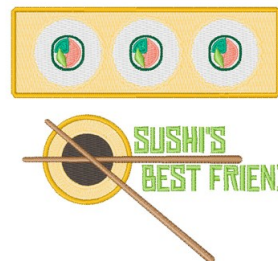

**Name:** Sushis Best Friend Machine Embroidery Design

**SKU:** WD02-JLA\_M000136C

**Brand:** Windmill Designs

**Unique Colors:** 13 (12 color Stops)