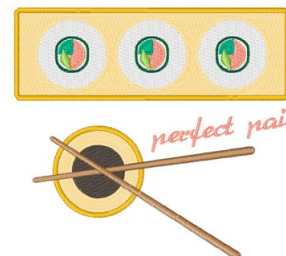

Name: Perfect Pair Machine Embroidery Design

SKU: WD02-JLA_M000136B

Brand: Windmill Designs

Unique Colors: 13 (12 color Stops)

Unique Colors

	Color Name (Color Code)	Manufacturer - Type
	Super White (1001) [No Color Selected]	madeira - rayon
	Dusty Lilac (1263) [No Color Selected]	madeira - rayon
	Crocus (286)	Exquisite - Polyester 1000m

Complete Color Sequence

#		Color Name (Color Code)	Manufacturer - Type
1		Super White (1001) [No Color Selected]	madeira - rayon
2		Super White (1001) [No Color Selected]	madeira - rayon
3		Crocus (286)	Exquisite - Polyester 1000m