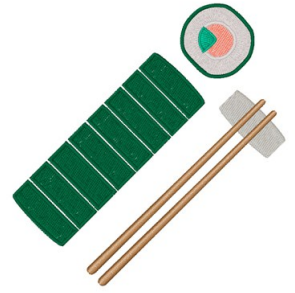

Name: Sushi Rolls

SKU: WD02-JLA_M000135A

Brand: Windmill Designs

Unique Colors: 13 (6 color Stops)

Unique Colors

	Color Name (Color Code)	Manufacturer - Type
	Super White (1001) [No Color Selected]	madeira - rayon
	Dusty Lilac (1263) [No Color Selected]	madeira - rayon
	Crocus (286)	Exquisite - Polyester 1000m

Complete Color Sequence

#		Color Name (Color Code)	Manufacturer - Type
1		Super White (1001) [No Color Selected]	madeira - rayon
2		Super White (1001) [No Color Selected]	madeira - rayon
3		Crocus (286)	Exquisite - Polyester 1000m