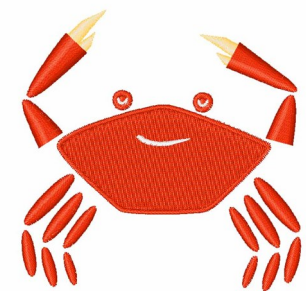

Name: Red Crab Machine Embroidery Design

SKU: WD02-JLA_M000123A

Brand: Windmill Designs

Unique Colors: 13 (3 color Stops)

Unique Colors

	Color Name (Color Code)	Manufacturer - Type
	Super White (1001) [No Color Selected]	madeira - rayon
	Dusty Lilac (1263) [No Color Selected]	madeira - rayon
	Crocus (286)	Exquisite - Polyester 1000m