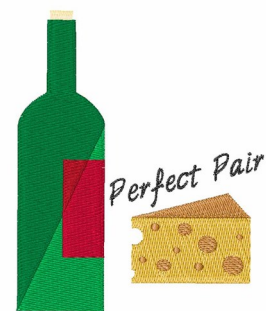

Name: Perfect Pair Machine Embroidery Design

SKU: WD02-JLA_M000119C

Brand: Windmill Designs

Unique Colors: 13 (8 color Stops)

Unique Colors

	Color Name (Color Code)	Manufacturer - Type
	Super White (1001) [No Color Selected]	madeira - rayon
	Dusty Lilac (1263) [No Color Selected]	madeira - rayon
	Crocus (286)	Exquisite - Polyester 1000m

Complete Color Sequence

#		Color Name (Color Code)	Manufacturer - Type
1		Super White (1001) [No Color Selected]	madeira - rayon
2		Super White (1001) [No Color Selected]	madeira - rayon
3		Crocus (286)	Exquisite - Polyester 1000m