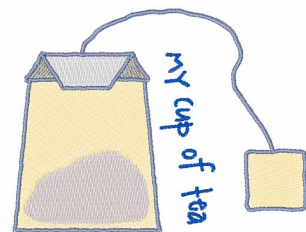

Name: My Cup Of Tea Machine Embroidery Design

SKU: WD02-JLA_M000118D

Brand: Windmill Designs

Unique Colors: 13 (6 color Stops)

Unique Colors

	Color Name (Color Code)	Manufacturer - Type
	Super White (1001) [No Color Selected]	madeira - rayon
	Dusty Lilac (1263) [No Color Selected]	madeira - rayon
	Crocus (286)	Exquisite - Polyester 1000m

Complete Color Sequence

#		Color Name (Color Code)	Manufacturer - Type
1		Super White (1001) [No Color Selected]	madeira - rayon
2		Super White (1001) [No Color Selected]	madeira - rayon
3		Crocus (286)	Exquisite - Polyester 1000m