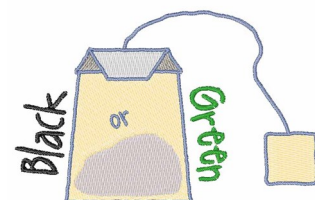

Name: Black Or Green Machine Embroidery Design

SKU: WD02-JLA_M000118B

Brand: Windmill Designs

Unique Colors: 13 (7 color Stops)

Unique Colors

	Color Name (Color Code)	Manufacturer - Type
	Super White (1001) [No Color Selected]	madeira - rayon
	Dusty Lilac (1263) [No Color Selected]	madeira - rayon
	Crocus (286)	Exquisite - Polyester 1000m

Complete Color Sequence

#		Color Name (Color Code)	Manufacturer - Type
1		Super White (1001) [No Color Selected]	madeira - rayon
2		Super White (1001) [No Color Selected]	madeira - rayon
3		Crocus (286)	Exquisite - Polyester 1000m