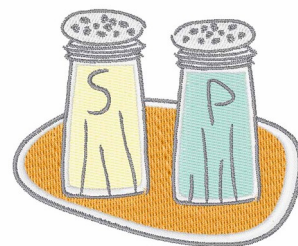

Name: Salt And Pepper Machine Embroidery Design

SKU: WD02-JLA_M000114A

Brand: Windmill Designs

Unique Colors: 13 (5 color Stops)

Unique Colors

	Color Name (Color Code)	Manufacturer - Type
	Super White (1001) [No Color Selected]	madeira - rayon
	Dusty Lilac (1263) [No Color Selected]	madeira - rayon
	Crocus (286)	Exquisite - Polyester 1000m

Complete Color Sequence

#		Color Name (Color Code)	Manufacturer - Type
1		Super White (1001) [No Color Selected]	madeira - rayon
2		Super White (1001) [No Color Selected]	madeira - rayon
3		Crocus (286)	Exquisite - Polyester 1000m