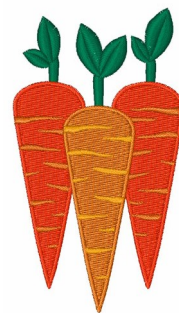

Name: Carrots Machine Embroidery Design

SKU: WD02-JLA_M000104A

Brand: Windmill Designs

Unique Colors: 13 (5 color Stops)

Unique Colors

	Color Name (Color Code)	Manufacturer - Type
	Super White (1001) [No Color Selected]	madeira - rayon
	Dusty Lilac (1263) [No Color Selected]	madeira - rayon
	Crocus (286)	Exquisite - Polyester 1000m

Complete Color Sequence

#		Color Name (Color Code)	Manufacturer - Type
1		Super White (1001) [No Color Selected]	madeira - rayon
2		Super White (1001) [No Color Selected]	madeira - rayon
3		Crocus (286)	Exquisite - Polyester 1000m