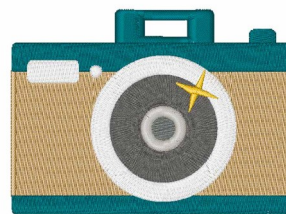

Name: Say Cheese Machine Embroidery Design

SKU: WD02-JLA_M000102C

Brand: Windmill Designs

Unique Colors: 13 (8 color Stops)

say cheese!

Unique Colors

	Color Name (Color Code)	Manufacturer - Type
	Super White (1001) [No Color Selected]	madeira - rayon
	Dusty Lilac (1263) [No Color Selected]	madeira - rayon
	Crocus (286)	Exquisite - Polyester 1000m

Complete Color Sequence

#		Color Name (Color Code)	Manufacturer - Type
1		Super White (1001) [No Color Selected]	madeira - rayon
2		Super White (1001) [No Color Selected]	madeira - rayon
3		Crocus (286)	Exquisite - Polyester 1000m