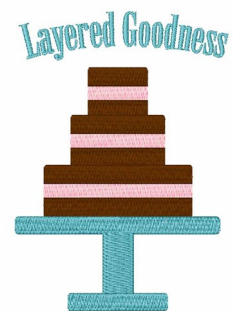

Name: Layered Goodness Machine Embroidery Design

SKU: WD02-JLA_M000101C

Brand: Windmill Designs

Unique Colors: 13 (3 color Stops)

Unique Colors

	Color Name (Color Code)	Manufacturer - Type
	Super White (1001) [No Color Selected]	madeira - rayon
	Dusty Lilac (1263) [No Color Selected]	madeira - rayon
	Crocus (286)	Exquisite - Polyester 1000m

Complete Color Sequence

#		Color Name (Color Code)	Manufacturer - Type
1		Super White (1001) [No Color Selected]	madeira - rayon
2		Super White (1001) [No Color Selected]	madeira - rayon
3		Crocus (286)	Exquisite - Polyester 1000m