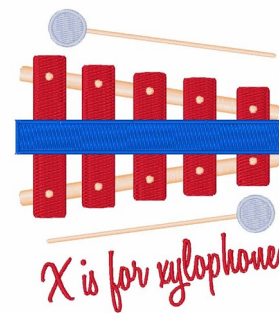

Name: X For Xylophone

SKU: WD02-JLA_M000100D

Brand: Windmill Designs

Unique Colors: 13 (5 color Stops)

Unique Colors

	Color Name (Color Code)	Manufacturer - Type
	Super White (1001) [No Color Selected]	madeira - rayon
	Dusty Lilac (1263) [No Color Selected]	madeira - rayon
	Crocus (286)	Exquisite - Polyester 1000m

Complete Color Sequence

#		Color Name (Color Code)	Manufacturer - Type
1		Super White (1001) [No Color Selected]	madeira - rayon
2		Super White (1001) [No Color Selected]	madeira - rayon
3		Crocus (286)	Exquisite - Polyester 1000m